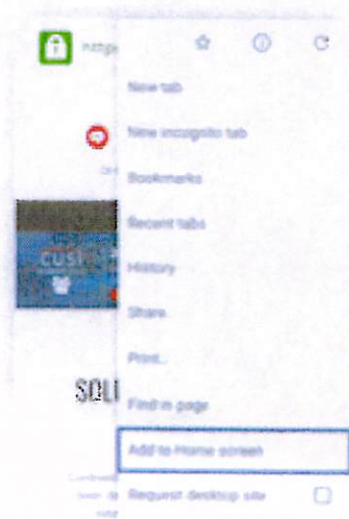

Service Fee of 2.5% or \$2.50 minimum.

City of Pevely
401 Main Street
Pevely, MO 63070

Customer Web Portal

Adding a Mobile Bookmark

Access your bill
with one tap.

CWP Mobile Bookmark

CWP provides you access to valuable information about your utility account and community. To simplify the process of accessing this data, we have provided instructions on how to add the payment portal to your phone's home screen, allowing for quick one-click access.

iPhone

1. Open Safari and head to <https://pevely.epayub.com> or scan the QR code above.
2. Open the navigation bar on the bottom of the screen and click the "ⓘ" icon.
3. Once the sub-menu opens, scroll down and click "Add to Home Screen."
4. Enter a custom name for the bookmark.
5. Click "Add."