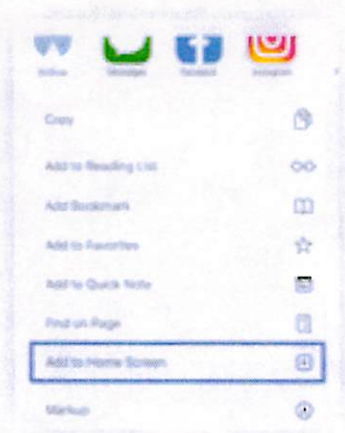

Service Fee of 2.5% or \$2.50 minimum.

City of Pevely
401 Main Street
Pevely, MO 63070

Customer Web Portal

Adding a Mobile Bookmark

Access your bill
with one tap.

CWP Mobile Bookmark

CWP provides you access to valuable information about your utility account and community. To simplify the process of accessing this data, we have provided instructions on how to add the payment portal to your phone's home screen, allowing for quick one-click access.

iPhone

1. Open Safari and head to <https://pevely.epayub.com> or scan the QR code above.
2. Open the navigation bar on the bottom of the screen and click the "ⓘ" icon.
3. Once the sub-menu opens, scroll down and click "Add to Home Screen."
4. Enter a custom name for the bookmark.
5. Click "Add."